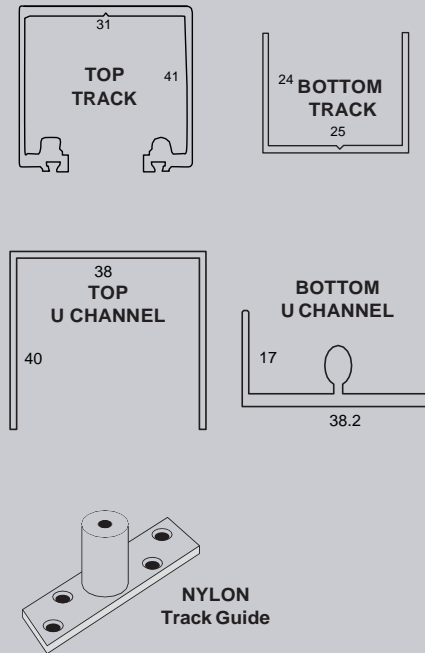

IMPORTED & LOCAL MADE TRACKING