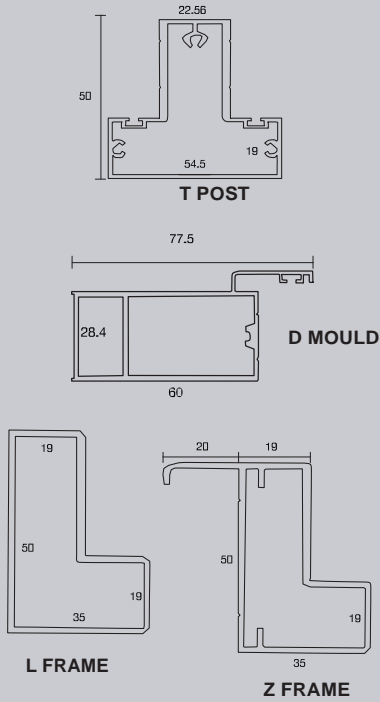

SPECIFICATION COMPARISON SHEET

IMPORTED - Profiles