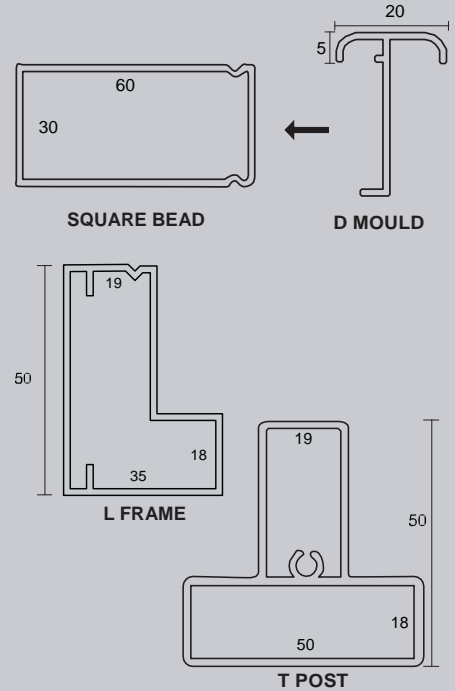

LOCAL MADE - Profiles