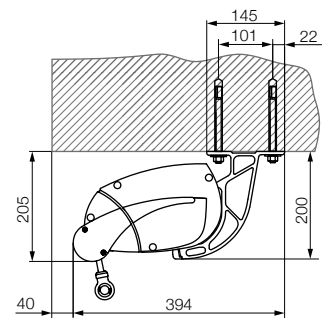

## INSTALLATION OPTIONS

(dimensions in mm)

Wall/face mounting

Ceiling/top mounting with a Variovalance

Wall gap profile

Optional extruded profile used to flash the cassette of the awning to the wall.

### CASSETTE AWNINGS

Max width

8,000mm

Coupling system

Up to 12,000mm

Max projection

4,000mm

Installation angle