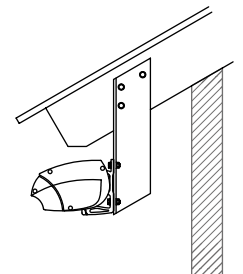

## INSTALLATION OPTIONS

(dimensions in mm)

Wall/face mounting

Ceiling/top mounting with a Variovalance

Wall gap profile

Optional extruded profile used to flash the cassette of the awning to the wall.

## OTHER COMMON INSTALLATIONS

Soffit / under eaves

Exposed rafter installation

Fascia bracket installation

Roof mount