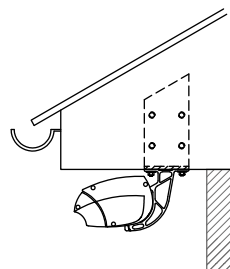

OTHER COMMON INSTALLATIONS

Soffit / under eaves