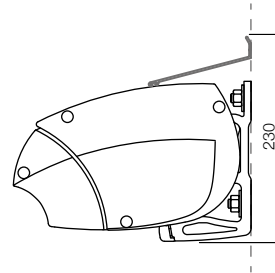

## INSTALLATION OPTIONS

(dimensions in mm)

Wall/face mounting

Ceiling/top mounting with a Variovalance

Wall gap profile

Optional extruded profile used to flash the cassette of the awning to the wall.

### CASSETTE AWNINGS

Max width

8,000mm

Coupling system

Up to 12,000mm

Max projection

4,000mm

Installation angle