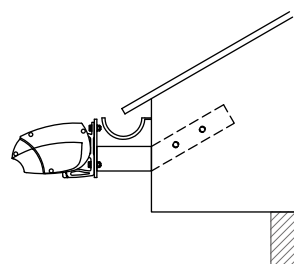

Fascia bracket installation