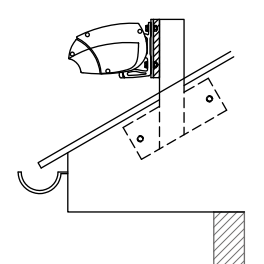

## INSTALLATION OPTIONS

(dimensions in mm)

Wall/face mounting

Ceiling/top mounting with a Variovalance

Wall gap profile

Optional extruded profile used to flash the cassette of the awning to the wall.

## OTHER COMMON INSTALLATIONS

Soffit / under eaves

Exposed rafter installation

Fascia bracket installation

Roof mount

### CASSETTE AWNINGS

Max width

8,000mm

Coupling system

Up to 12,000mm

Max projection

4,000mm

Installation angle