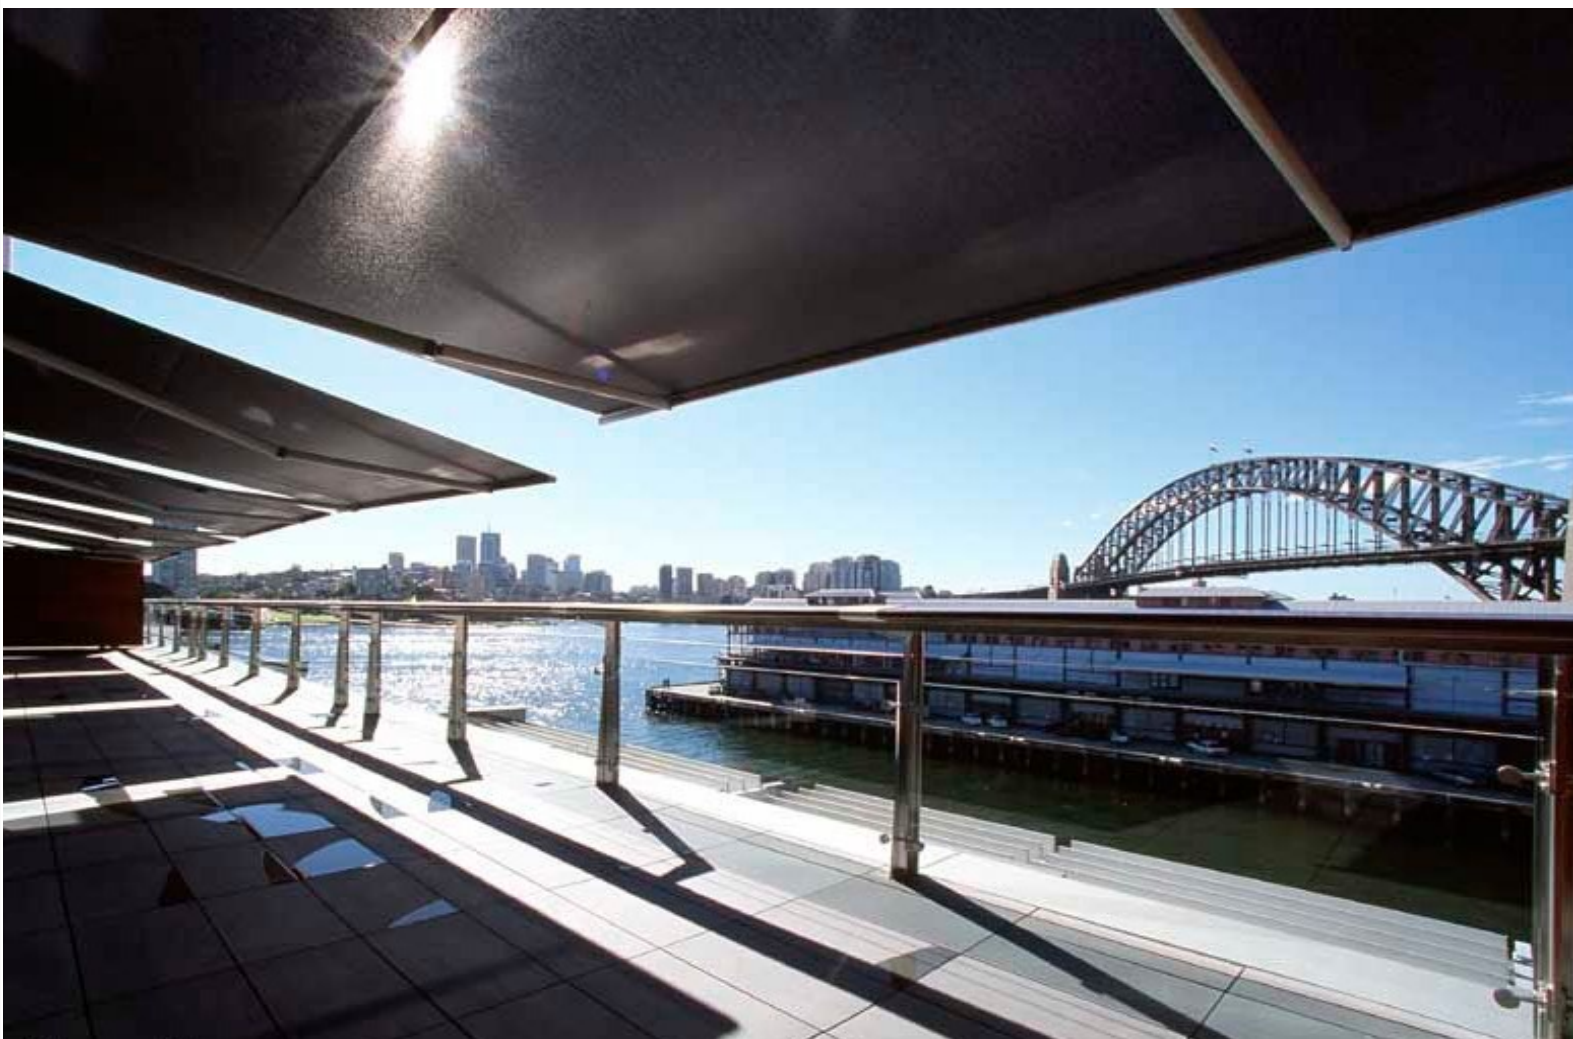

FOLDING ARM AWNINGS & CASSETTE AWNING

BEAUFORT WIND SCALE
Rated up to Category 6

5 YEAR WARRANTY