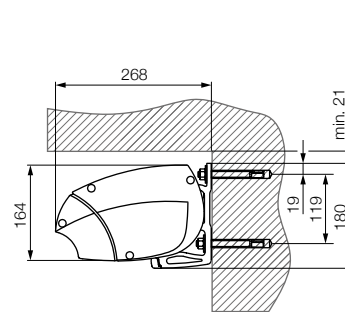

INSTALLATION OPTIONS

(dimensions in mm)

Wall/face mounting