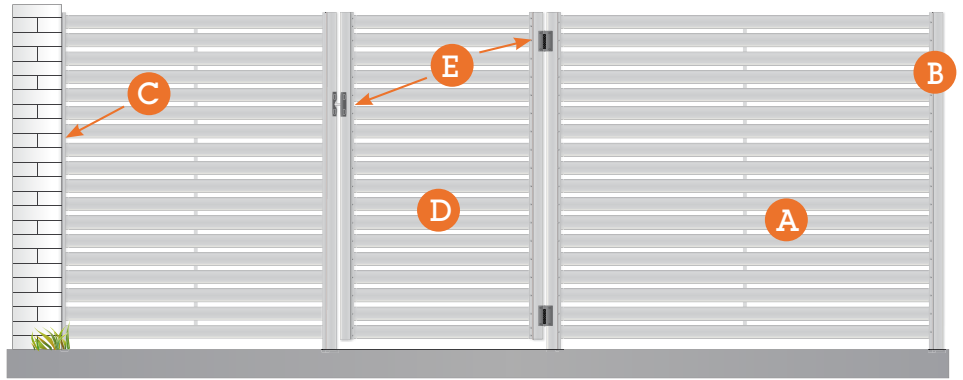

CUSTOM DESIGN

Custom panels and screens are also available on request.

D.I.Y. SLAT SYSTEMS

Materials Checklist

- A** Slats
- B** Posts
- C** U-Channel
- D** Gate
- E** Gate Kit

Rear View of Slat Fencing Example only