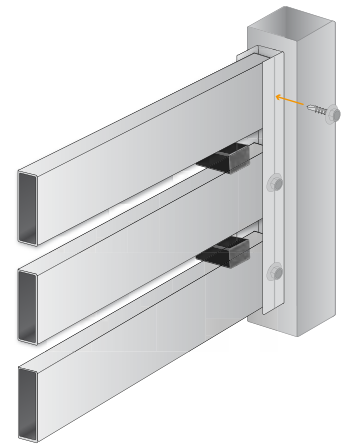

Create a modern entertaining area while adding privacy and security.

CARPORT ENCLOSURES

Our DIY & Pre-fabricated slat systems can be used to secure your carport or patio area.

LOCKABLE STORAGE

Keep messy items out of view and valuable tools and machinery out of harms way.

CUSTOM DESIGN

Custom panels and screens are also available on request.

D.I.Y. SLAT SYSTEMS

Materials Checklist

- A** Slats
- B** Posts
- C** U-Channel
- D** Gate
- E** Gate Kit

Rear View of Slat Fencing Example only

Profile	Code	D.I.Y. Slat Screen Components	
	VS6518**	65 x 16 Aluminium Slat	1800mm
	VS6524**	65 x 16 Aluminium Slat 2400	2400mm
	VS6536**	65 x 16 Aluminium Slat 3600	3600mm
	CONFIG	65 x 16 Aluminium Slat	Per Metre
	VS9018**	90 x 16 Aluminium Slat 1800	1800mm
	VS9024**	90 x 16 Aluminium Slat 2400	2400mm
	VS9036**	90 x 16 Aluminium Slat 3600	3600mm
	CONFIG	90 x 16 Aluminium Slat	Per Metre
	VS2005**	25 x 20 U Channel	1800mm
	VS2000**	25 x 20 U Channel	3600mm
	CONFIG	25 x 20 U Channel	Per Metre
	VS3005**	20 x 8 Centre Mullion	1800mm
	VS3000**	20 x 8 Centre Mullion	3600mm
	CONFIG	20 x 8 Centre Mullion	Per Metre
	VS1801**	1-WAY Channel Post	1800mm
	VS2401**	1-WAY Channel Post	2400mm
	CONFIG	1-WAY Channel Post	Per Metre
	VS1802**	2-WAY Channel Post	1800mm
	VS2402**	2-WAY Channel Post	2400mm
	CONFIG	2-WAY Channel Post	Per Metre
	FR7920**	Square Post Cap - Internal Fit	50 x 50
	FR7950SI	Base Plate	100 x 100
	FR6880	Screw Countersunk Stainless	12G x 50
	MS5370	Nylon Spacers - 4 x 5mm; 4 x 10mm	8 Pack
	HW5000**	Self Tapping Tek Screws	Each

Slat Spacing and Fixing Detail

- DIY Slat Panels require 1 screw fixing on each end of slats
- DIY Slat Gates require 2 screw fixings on each end of slats

Channel Post Fixing - Top View

U-Channel Fixing - Top View