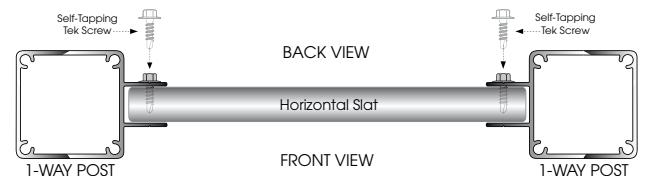

CUSTOM DESIGN

Custom panels and screens are also available on request.

D.I.Y. SLAT SYSTEMS

Materials Checklist

- A** Slats
- B** Posts
- C** U-Channel
- D** Gate
- E** Gate Kit

Rear View of Slat Fencing Example only

Slat Spacing and Fixing Detail

- DIY Slat Panels require 1 screw fixing on each end of slats
- DIY Slat Gates require 2 screw fixings on each end of slats

Channel Post Fixing - Top View

U-Channel Fixing - Top View