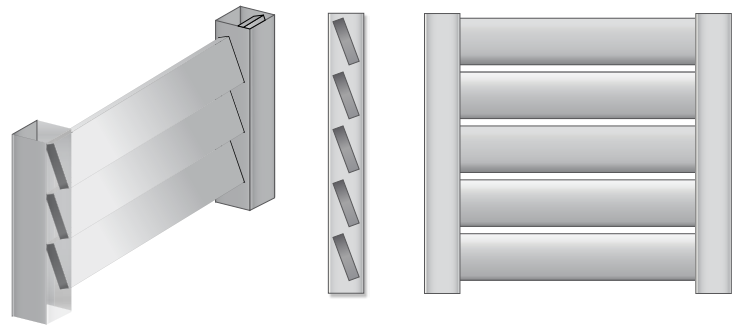

Slat Spacing and Fixing Detail

- DIY Slat Panels require 1 screw fixing on each end of slats
- DIY Slat Gates require 2 screw fixings on each end of slats

Channel Post Fixing - Top View

U-Channel Fixing - Top View

PRE-FABRICATED SLAT SYSTEMS

Standard Pre-Fabricated Slat System

Code	Fabricated Slat Screens	
CONFIG	65 x 16 Slat Fabricated Panel	Per SQM
CONFIG	65 x 16 Slat Fabricated Swing Gate	Per SQM
CONFIG	65 x 16 Slat Fabricated Sliding	Per SQM
CONFIG	90 x 16 Slat Fabricated Panel	Per SQM
CONFIG	90 x 16 Slat Fabricated Swing Gate	Per SQM
CONFIG	90 x 16 Slat Fabricated Sliding	Per SQM
CONFIG	37 x 32mm U Channel	Per Metre
CONFIG	60 x 32mm F Channel	Per Metre

Louvred Slat System (Welded)

Code	Louvred Slat Screens (Welded)	
CONFIG	65 x 16 Louvred Slat Panel	Per SQM
CONFIG	65 x 16 Louvred Slat Swing Gate	Per SQM
CONFIG	65 x 16 Louvred Slat Sliding	Per SQM
CONFIG	54 x 40mm U Channel	Per Metre