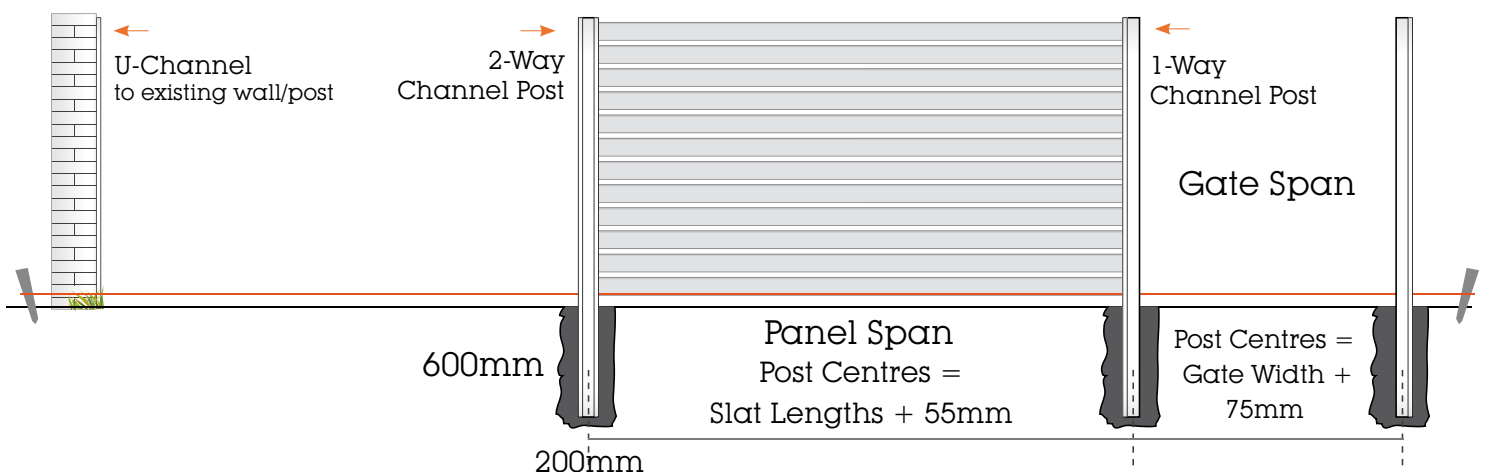

Slat Spacing and Fixing Detail

- DIY Slat Panels require 1 screw fixing on each end of slats
- DIY Slat Gates require 2 screw fixings on each end of slats

Channel Post Fixing - Top View

U-Channel Fixing - Top View