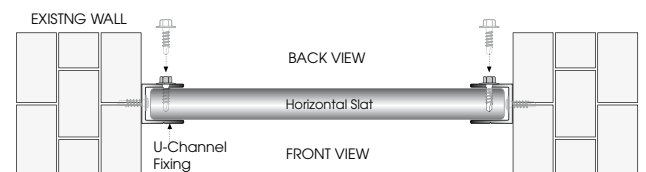

Slat Spacing and Fixing Detail

- DIY Slat Panels require 1 screw fixing on each end of slats
- DIY Slat Gates require 2 screw fixings on each end of slats

Channel Post Fixing - Top View

U-Channel Fixing - Top View

PRE-FABRICATED SLAT SYSTEMS

Standard Pre-Fabricated Slat System

Code	Fabricated Slat Screens	
CONFIG	65 x 16 Slat Fabricated Panel	Per SQM
CONFIG	65 x 16 Slat Fabricated Swing Gate	Per SQM
CONFIG	65 x 16 Slat Fabricated Sliding	Per SQM
CONFIG	90 x 16 Slat Fabricated Panel	Per SQM
CONFIG	90 x 16 Slat Fabricated Swing Gate	Per SQM
CONFIG	90 x 16 Slat Fabricated Sliding	Per SQM
CONFIG	37 x 32mm U Channel	Per Metre
CONFIG	60 x 32mm F Channel	Per Metre