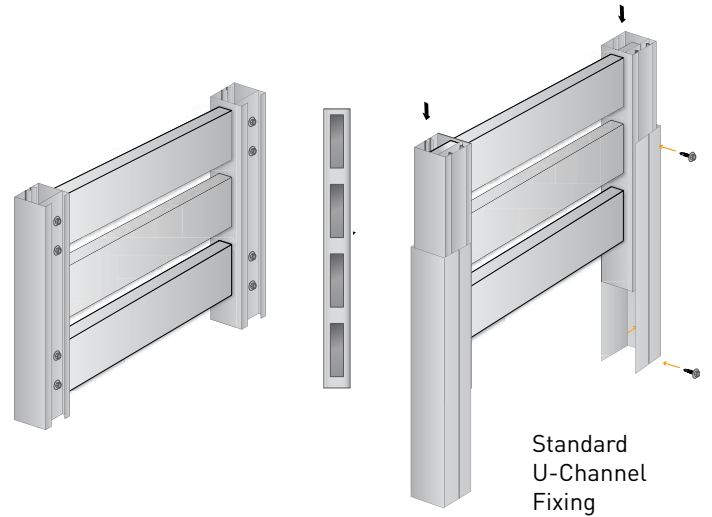

Slat Spacing and Fixing Detail

- DIY Slat Panels require 1 screw fixing on each end of slats
- DIY Slat Gates require 2 screw fixings on each end of slats

Channel Post Fixing - Top View

U-Channel Fixing - Top View

PRE-FABRICATED SLAT SYSTEMS

Standard Pre-Fabricated Slat System

Code	Fabricated Slat Screens	
CONFIG	65 x 16 Slat Fabricated Panel	Per SQM
CONFIG	65 x 16 Slat Fabricated Swing Gate	Per SQM
CONFIG	65 x 16 Slat Fabricated Sliding	Per SQM
CONFIG	90 x 16 Slat Fabricated Panel	Per SQM
CONFIG	90 x 16 Slat Fabricated Swing Gate	Per SQM
CONFIG	90 x 16 Slat Fabricated Sliding	Per SQM
CONFIG	37 x 32mm U Channel	Per Metre
CONFIG	60 x 32mm F Channel	Per Metre