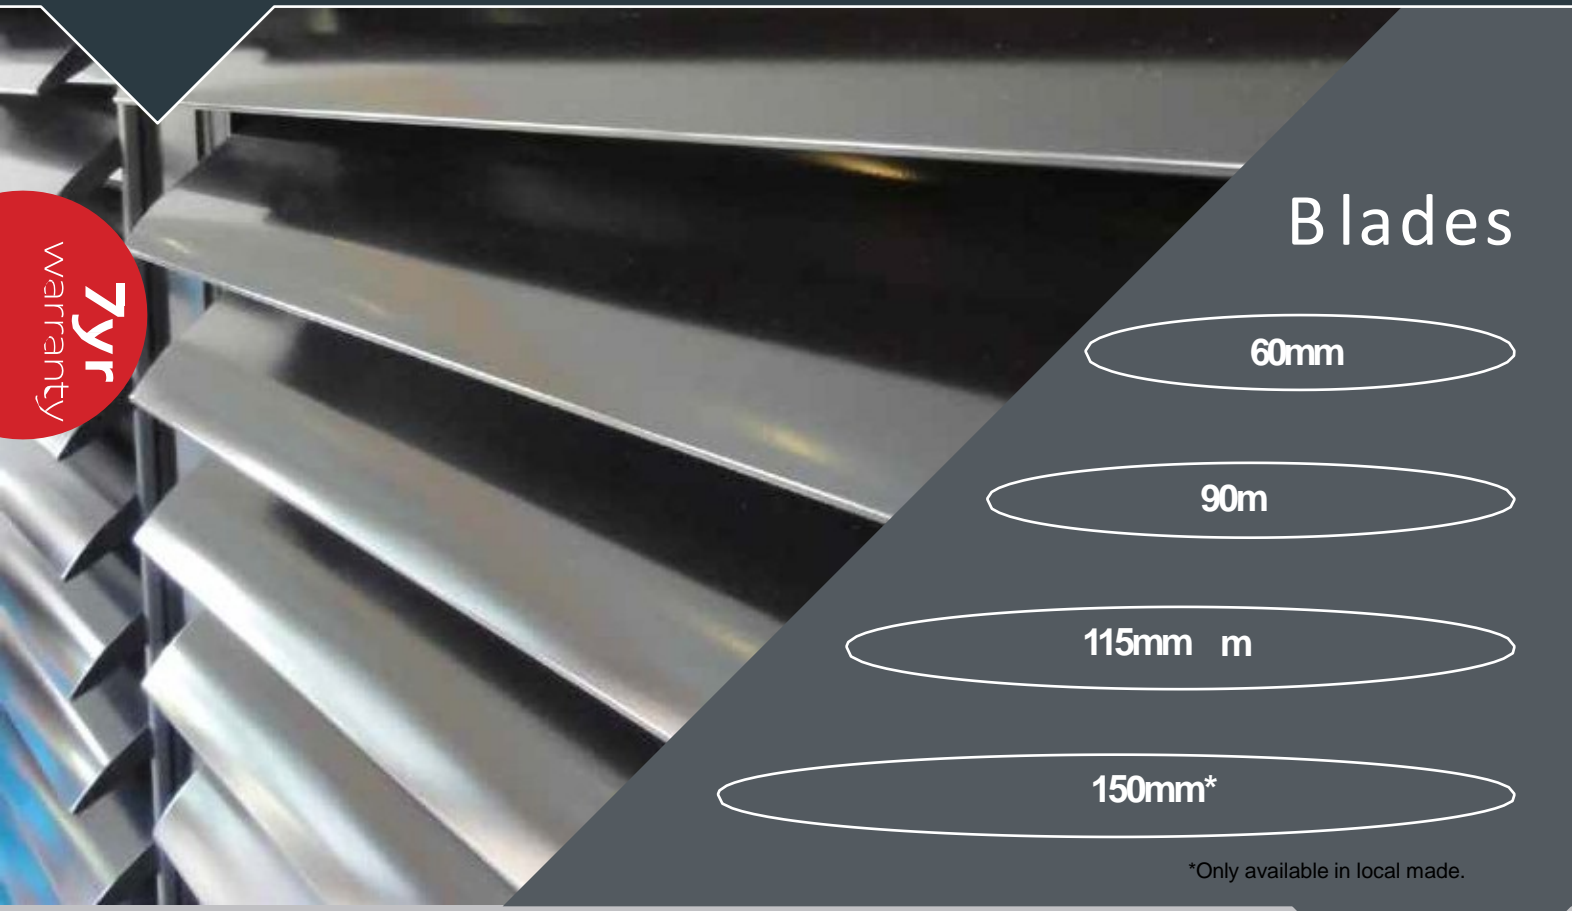

7yr
warranty

SHUTTERSHOP
to love light is to love life

SHUTTERSHOP
to love light is to love life

OPERABLE

7yr
warranty

Sliding

Wide Panels top & bottom track

Bi Fold