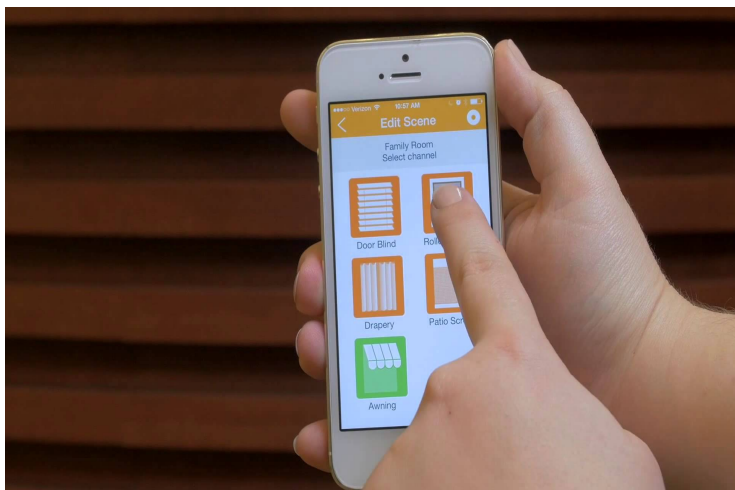

Motorized Blinds

Motorised Blinds

Window blinds have cords hanging down, which are a dangerous hazard for kids. But you don't have to have cords. You can get Motorised Blinds that are cord-free and perfectly safe for your little ones

They look amazing and slim line and you can easily open and close all your blinds or shades at the same time, with just the touch of a button you can move you're blind to whatever position you like. You can also add sensors and timers so your products work for you even when you're not at home

Reduce your energy usage by controlling the amount of heat and light entering your home. Keep your home cool in summer by reflecting the harsh heat of the sun, but allow it in during winter to enjoy natural warmth and light.

Somfy's world-leading motors are fully concealed inside the tube of the blind. With the simple press of the remote control, you'll enjoy the ambience and your guests will be impressed with the quiet sophistication of your automated system

Please Note Our Motorised External Venetian blinds can be installed internally please see our Motorised External Venetian blinds section for more information

Shuttershop Blinds are Made in Australia to the high grade Quality & are all made to measure. They are dust & mould resistant & do not fade. Shuttershop will come out to your premises with a great range of Fabrics and Colours Choices to give that wow factor that you desire.

SHUTTERSSHOP
to love light is to love life